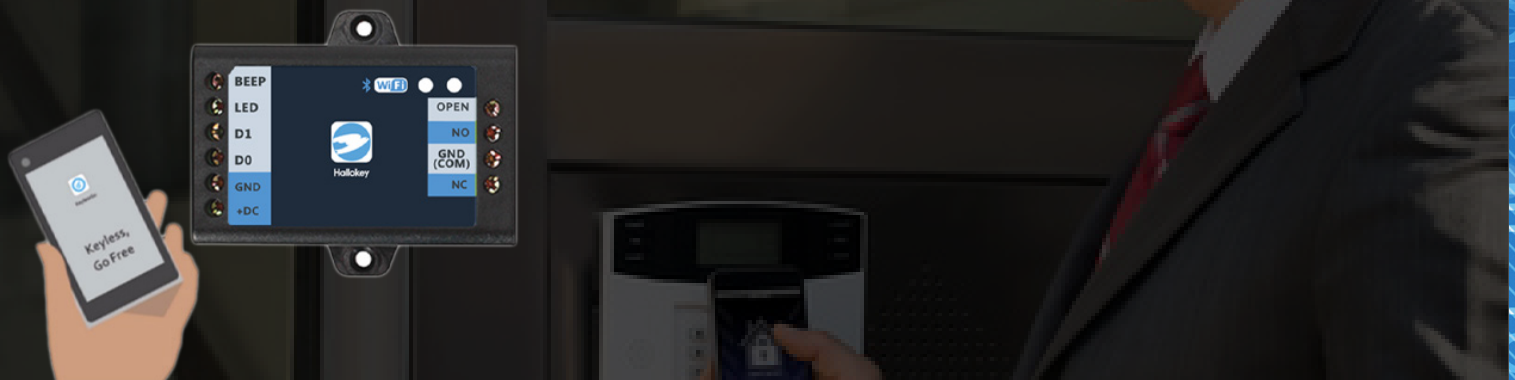

AX-B200Net

Smart Bluetooth WIFI Access Control Module

Overview

AX-B200Net Mini Bluetooth & WIFI Access Control Module takes the most advanced solution to door access control. It is equipped with bluetooth, wiegand input and wifi network module that support icloud-key and icloud database to users. Icloud service has a large database and unlimited capacity. Users won't be afraid of opening door when without key. There are 6 ways to open the door: bluetooth, password, ID card, one time password, phone app touch to open or automatically open when near the door, multiple opening methods makes management more humanistic, which avoid much trouble of queue and registration for new users. No matter you are in conference hall, hotel, just take your smart phone to control door. A truly modern smart door access control system.

Features

1. Hardware: Bluetooth Smart Bluetooth & WIFI Access Control Module, Wiegand input, mini multi-function access control board.
2. Multiple opening methods, support 6 ways to open door: bluetooth, password, ID card, phone app touch to open or automatically open when near the door.
3. Support icloud data transmission and Keyless Go app, icloud-key and one time pin code the icloud database has huge capacity and safe to use.
4. Support external wg26/34 card reader, and mobile to browsing access time.